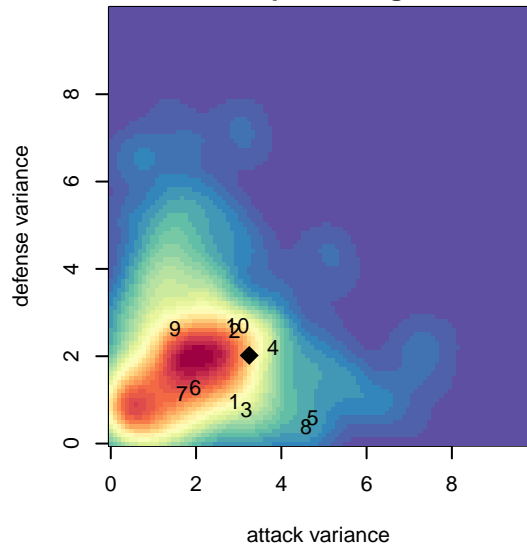

# Seattle Celtic Orange B04

Seattle Celtic  
 Seattle, WA  
 B04 total strength=655  
 attack=0.97 defense=0.37  
 fall league = PSPL Copa U13  
 spr league = Spr PSPL Copa U13

alt names used:  
 Seattle Celtic B04 Orange  
 Seattle Celtic B04 Orange  
 Seattle Celtic B04 Orange  
 Seattle Celtic B04 Orange  
 SEATTLE CELTIC B04 ORANGE (WA)

Venues played:  
 2016 Crossfire Select U13 Bronze  
 2016 Xtreme Cup BU13 Bronze  
 2016 PSPL Copa U13  
 2016 Spr PSPL Copa U13  
 2016 WA Cup U13 Bronze U13

**Seattle Celtic Orange B04**  
 Dots are actual minus expected GF (blue circles) and GA (red triangles).  
 Blue line is smoothed change in attack strength. Red is smoothed change in defense strength.

**attack and defense variance (black dot)  
relative to other teams  
and top 10 in region**

**attack and defense rating  
relative to others at age  
and all opponents in last 13 months**

**Performance relative to 13 month average**