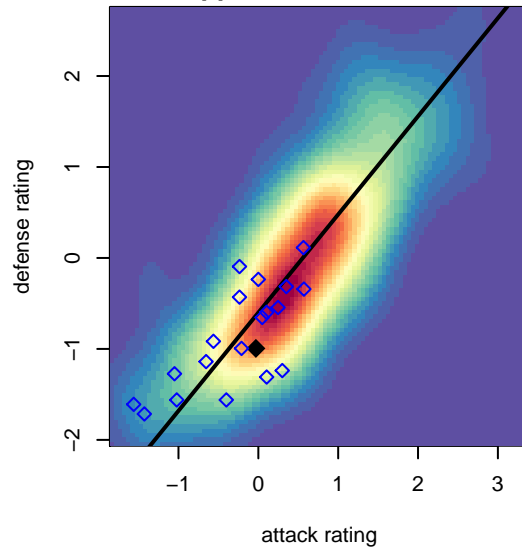

# Seattle Celtic Orange B04

Seattle Celtic  
 Seattle, WA  
 B04 total strength=655  
 attack=0.97 defense=0.37  
 fall league = PSPL Copa U13  
 spr league = Spr PSPL Copa U13

alt names used:  
 Seattle Celtic B04 Orange  
 Seattle Celtic B04 Orange  
 Seattle Celtic B04 Orange  
 Seattle Celtic B04 Orange  
 SEATTLE CELTIC B04 ORANGE (WA)

Venues played:  
 2016 Crossfire Select U13 Bronze  
 2016 Xtreme Cup BU13 Bronze  
 2016 PSPL Copa U13  
 2016 Spr PSPL Copa U13  
 2016 WA Cup U13 Bronze U13

**Seattle Celtic Orange B04**  
 Dots are actual minus expected GF (blue circles) and GA (red triangles).  
 Blue line is smoothed change in attack strength. Red is smoothed change in defense strength.

**attack and defense variance (black dot)  
relative to other teams  
and top 10 in region**

**attack and defense rating  
relative to others at age  
and all opponents in last 13 months**

**Performance relative to 13 month average**