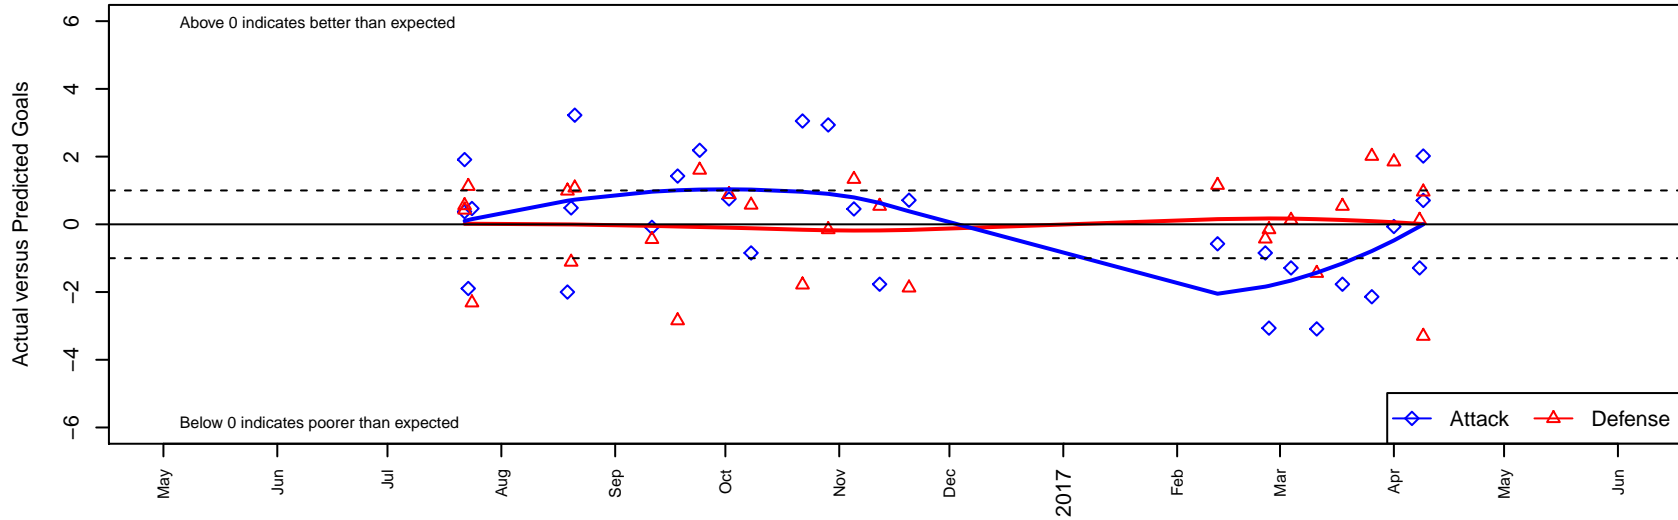

# Seattle Celtic Orange B04

Seattle Celtic  
 Seattle, WA  
 B04 total strength=655  
 attack=0.97 defense=0.37  
 fall league = PSPL Copa U13  
 spr league = Spr PSPL Copa U13

alt names used:  
 Seattle Celtic B04 Orange  
 Seattle Celtic B04 Orange  
 Seattle Celtic B04 Orange  
 Seattle Celtic B04 Orange  
 SEATTLE CELTIC B04 ORANGE (WA)

Venues played:  
 2016 Crossfire Select U13 Bronze  
 2016 Xtreme Cup BU13 Bronze  
 2016 PSPL Copa U13  
 2016 Spr PSPL Copa U13  
 2016 WA Cup U13 Bronze U13

**Seattle Celtic Orange B04**  
 Dots are actual minus expected GF (blue circles) and GA (red triangles).  
 Blue line is smoothed change in attack strength. Red is smoothed change in defense strength.

**attack and defense variance (black dot)  
relative to other teams  
and top 10 in region**

**attack and defense rating  
relative to others at age  
and all opponents in last 13 months**

**Performance relative to 13 month average**