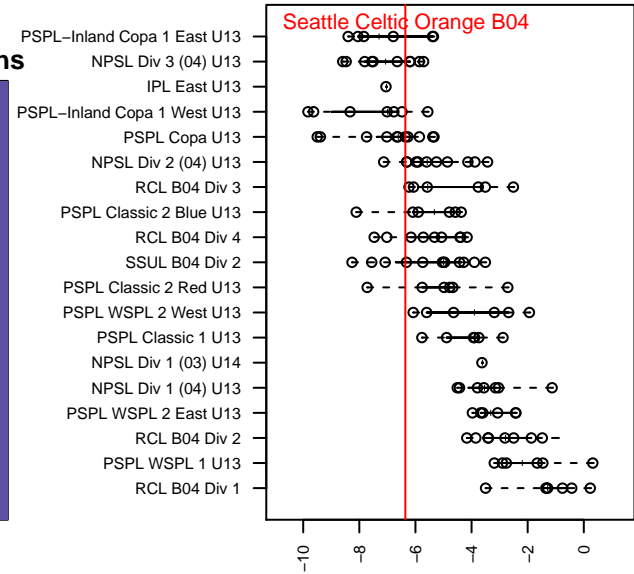

# Seattle Celtic Orange B04

Seattle Celtic  
 Seattle, WA  
 B04 total strength=655  
 attack=0.97 defense=0.37  
 fall league = PSPL Copa U13  
 spr league = Spr PSPL Copa U13

alt names used:  
 Seattle Celtic B04 Orange  
 Seattle Celtic B04 Orange  
 Seattle Celtic B04 Orange  
 Seattle Celtic B04 Orange  
 SEATTLE CELTIC B04 ORANGE (WA)

Venues played:  
 2016 Crossfire Select U13 Bronze  
 2016 Xtreme Cup BU13 Bronze  
 2016 PSPL Copa U13  
 2016 Spr PSPL Copa U13  
 2016 WA Cup U13 Bronze U13

**Seattle Celtic Orange B04**  
 Dots are actual minus expected GF (blue circles) and GA (red triangles).  
 Blue line is smoothed change in attack strength. Red is smoothed change in defense strength.

**attack and defense variance (black dot)  
relative to other teams  
and top 10 in region**

**attack and defense rating  
relative to others at age  
and all opponents in last 13 months**

**Performance relative to 13 month average**